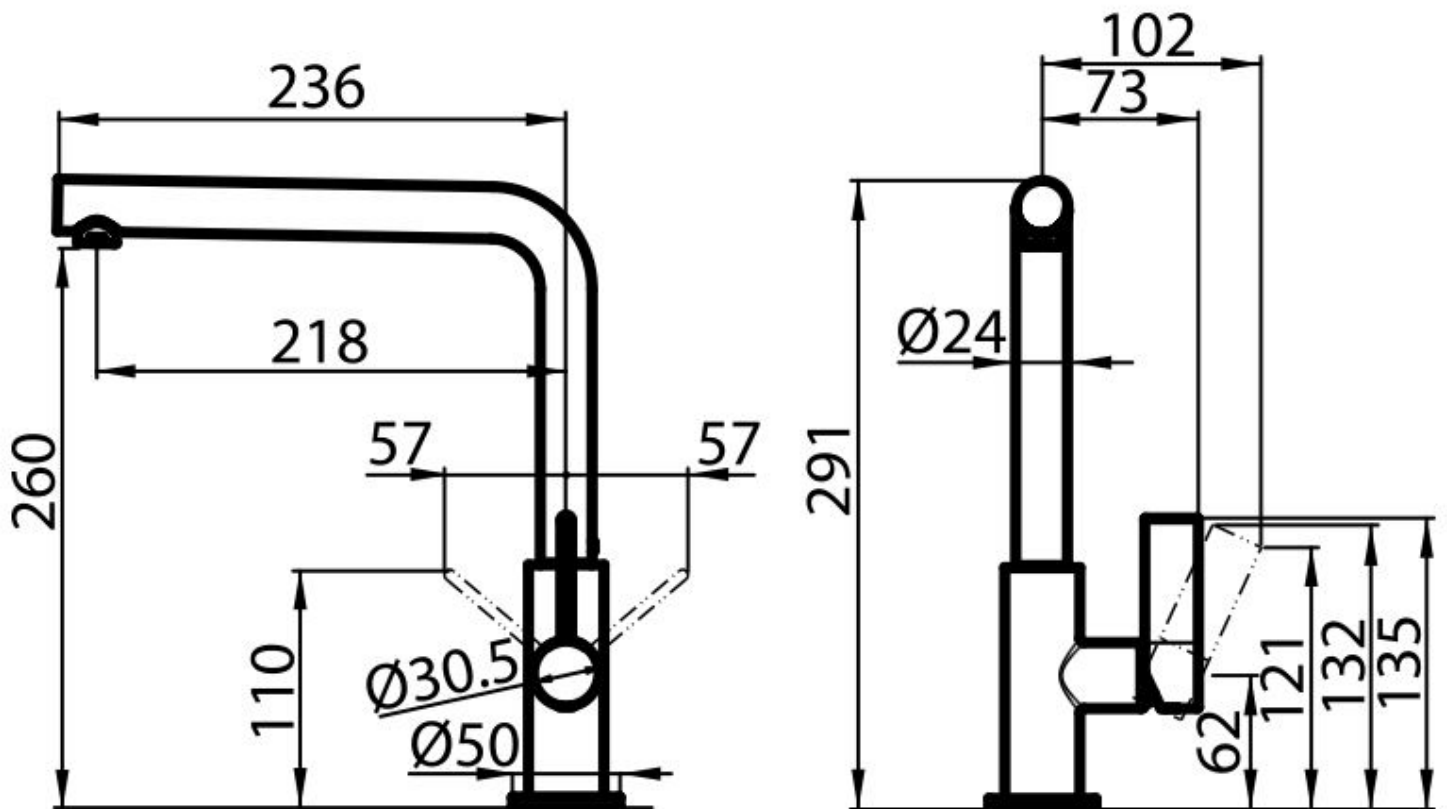

Mixer Tap Omega

Mixer Taps

Code: 8497 000

DETAILS

Mixer type Single lever mixer tap with rotating barrel.

Material Brass

Texture Chromed

Rotating angle 360°

Strengthening plate ø50 mm

Cartridge With ceramic discs

Mixer hole ø35 mm

Rear encumbrance 35mm

Max worktop thickness 40 mm

FEATURES

Rotating angle

All the taps have a wide angle of rotation. Some models even permit a full 360° rotation.

Strengthening plate

Foster's mixer taps are equipped with the strengthening plate that offers perfect stability on any sink.

TECHNICAL DATA

GALLERY

RECOMMENDED PAIRINGS

Dispenser Evo
8520 010